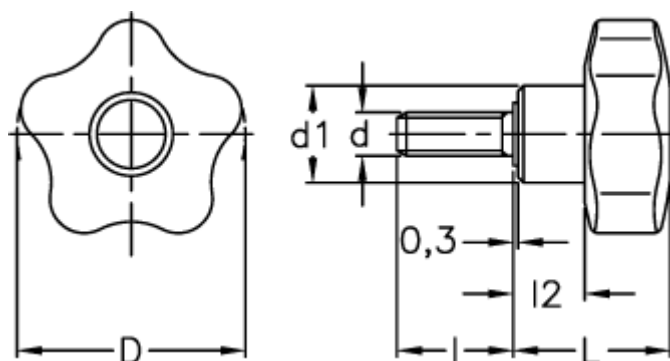

Article number: 23020698314

Description: E+G Lobe knob
VCT.25 p-M6x10-C4, yellow cap

Measures

D	= 25
d1	= 13
d 6g	= M6
l	= 10
L	= 19.0
l2	= 8